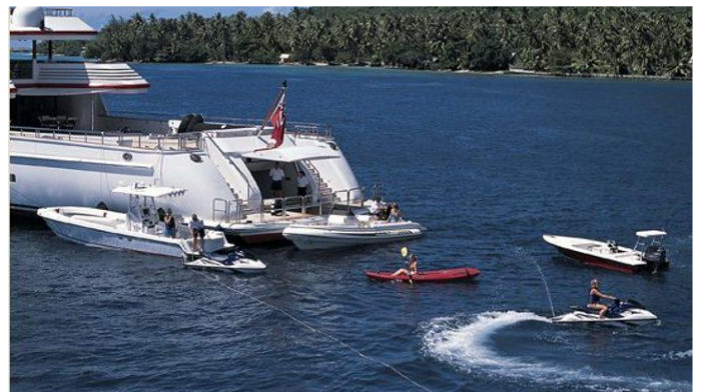

NOMAD

Yacht Charter Details for 'Nomad', the 69.49m Superyacht built by Oceanfast

SPECIFICATIONS

LENGTH

69.49m / 228'

BEAM

11.6m / 38'1"

DRAFT

WINTER

from

€380,000 / week + expenses

Details correct as of 4 Apr, 2024

NOMAD YACHT CHARTER

Superyacht NOMAD was built in 2003 by Oceanfast. She is a 69.49m / 228' Custom motor yacht with exterior design by Sam Sorgiovanni . Nomad offers accommodation for up to 12 guests in 6 cabins with additional room for her crew of 16. She features a variety of amenities to ensure comfortable charter vacations, including, Air Conditioning, WiFi connection on board, Deck Jacuzzi, Gym/exercise equipment, Stabilizers at Anchor & Stabilisers underway. She also carries an impressive collection of toys as listed below.