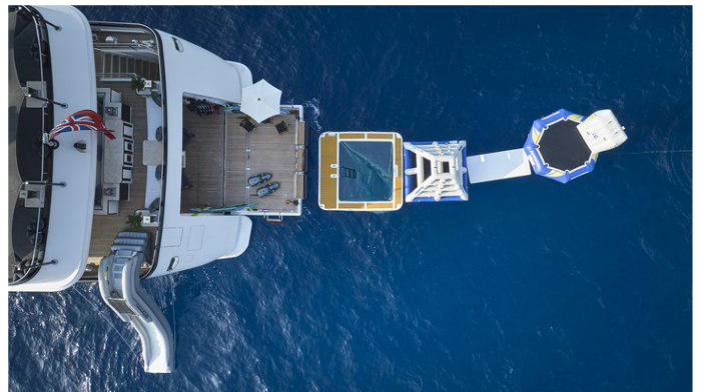

SILVER ANGEL

Yacht Charter Details for 'Silver Angel', the 64.5m Superyacht built by Benetti

SPECIFICATIONS

LENGTH

64.5m / 211'7

BEAM

12.1m / 39'8

DRAFT

from

\$425,000 / week + expenses

Details correct as of 5 Apr, 2024

SILVER ANGEL YACHT CHARTER

Superyacht SILVER ANGEL was built in 2009 by Benetti. She is a 64.5m / 211'7 Custom motor yacht with exterior design by Stefano Natucci and interior styling by Argent Design . Silver Angel offers accommodation for up to 12 guests in 7 cabins with additional room for her crew of 19. She features a variety of amenities to ensure comfortable charter vacations, including, Air Conditioning, WiFi connection on board, Deck Jacuzzi, Gym/exercise equipment, Stabilisers underway, Stabilizers at Anchor, Sun Deck & Sunpads. She also carries an impressive collection of toys as listed below.

Swimming Pool

Deck Jacuzzi

Gym

Beach Club

Air Conditioning

Inflatable Water Slide

Golf

For a full up-to-date list of leisure facilities or amenities onboard Motor Yacht Silver Angel please contact your Yacht Charter Broker prior to booking your vacation. If there is a particular water toy that you would like, but it is not listed, then it may be possible to rent this equipment for you.