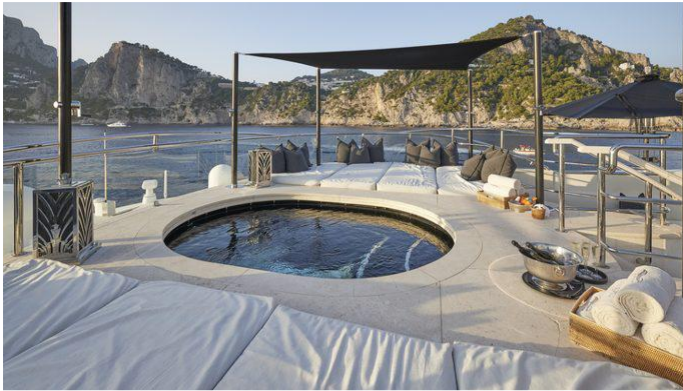

from

\$425,000 / week + expenses

Details correct as of 5 Apr, 2024

SILVER ANGEL YACHT CHARTER

Superyacht SILVER ANGEL was built in 2009 by Benetti. She is a 64.5m / 211'7 Custom motor yacht with exterior design by Stefano Natucci and interior styling by Argent Design . Silver Angel offers accommodation for up to 12 guests in 7 cabins with additional room for her crew of 19. She features a variety of amenities to ensure comfortable charter vacations, including, Air Conditioning, WiFi connection on board, Deck Jacuzzi, Gym/exercise equipment, Stabilisers underway, Stabilizers at Anchor, Sun Deck & Sunpads. She also carries an impressive collection of toys as listed below.

Swimming Pool

Deck Jacuzzi

Gym

Beach Club

Air Conditioning

Inflatable Water Slide

Golf

For a full up-to-date list of leisure facilities or amenities onboard Motor Yacht Silver Angel please contact your Yacht Charter Broker prior to booking your vacation. If there is a particular water toy that you would like, but it is not listed, then it may be possible to rent this equipment for you.